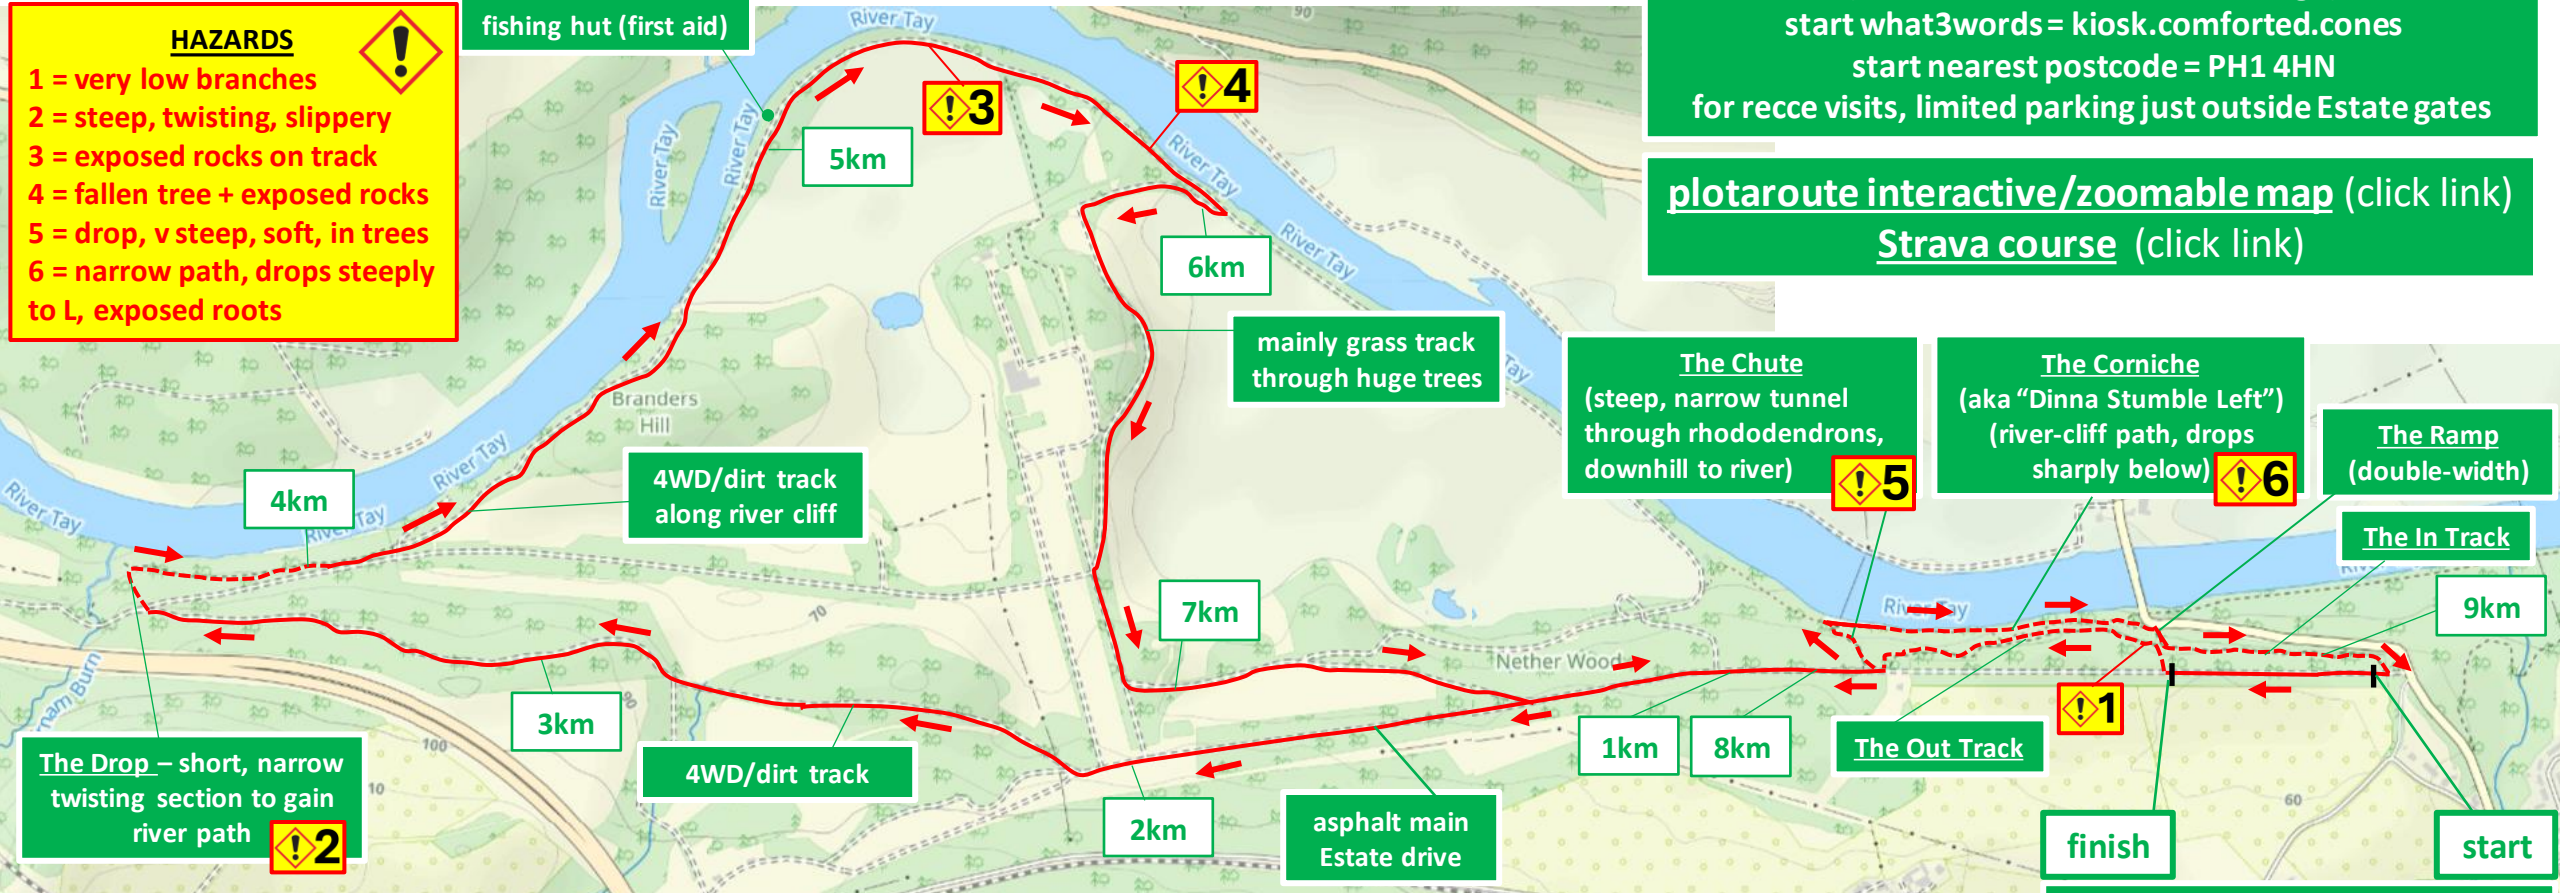

— = wide track/road
 - - - = singletrack path

single/narrow track = 19%
 wide/estate track = 53%
 tarmac road/drive = 28%

KRR-PRR mob match course 2024

Murthly Estate, 10 miles N of Perth
 9.42 km (6 miles), total of ~80m ascent

Race HQ/registration is Murthly village hall
 hall postcode = PH1 4EN
 hall what3words = warns.files.landscape

start is on Estate drive, ~30m inside (W of) main gates
 (at *No Unauthorised Vehicles* sign)
 start what3words = kiosk.comforted.cones
 start nearest postcode = PH1 4HN
 for recce visits, limited parking just outside Estate gates

[plotaroute interactive/zoomable map](#) (click link)
[Strava course](#) (click link)

HAZARDS 

1 = very low branches
 2 = steep, twisting, slippery
 3 = exposed rocks on track
 4 = fallen tree + exposed rocks
 5 = drop, v steep, soft, in trees
 6 = narrow path, drops steeply to L, exposed roots

race HQ/parking – Murthly village and village hall – 1km jog to start – off bottom-right of map 

first 320m of course is also last 320m of course, on tarmac of Estate drive