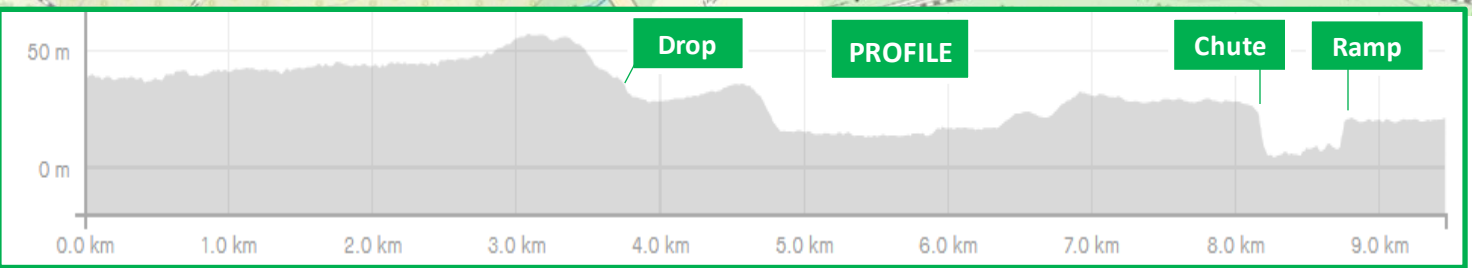

— = wide track/road
 - - - = singletrack path

single/narrow track = 19%
 wide/estate track = 53%
 tarmac road/drive = 28%

KRR-PRR mob match course 2024

Murthly Estate, 10 miles N of Perth
 9.42 km (6 miles), total of ~80m ascent

Race HQ/registration is Murthly village hall
 hall postcode = PH1 4EN
 hall what3words = warns.files.landscape

start is on Estate drive, ~30m inside (W of) main gates
 (at *No Unauthorised Vehicles* sign)
 start what3words = kiosk.comforted.cones
 start nearest postcode = PH1 4HN
 for recce visits, limited parking just outside Estate gates

[plotaroute interactive/zoomable map](#) (click link)
[Strava course](#) (click link)

HAZARDS 

1 = very low branches
 2 = steep, twisting, slippery
 3 = exposed rocks on track
 4 = fallen tree + exposed rocks
 5 = drop, v steep, soft, in trees
 6 = narrow path, drops steeply to L, exposed roots